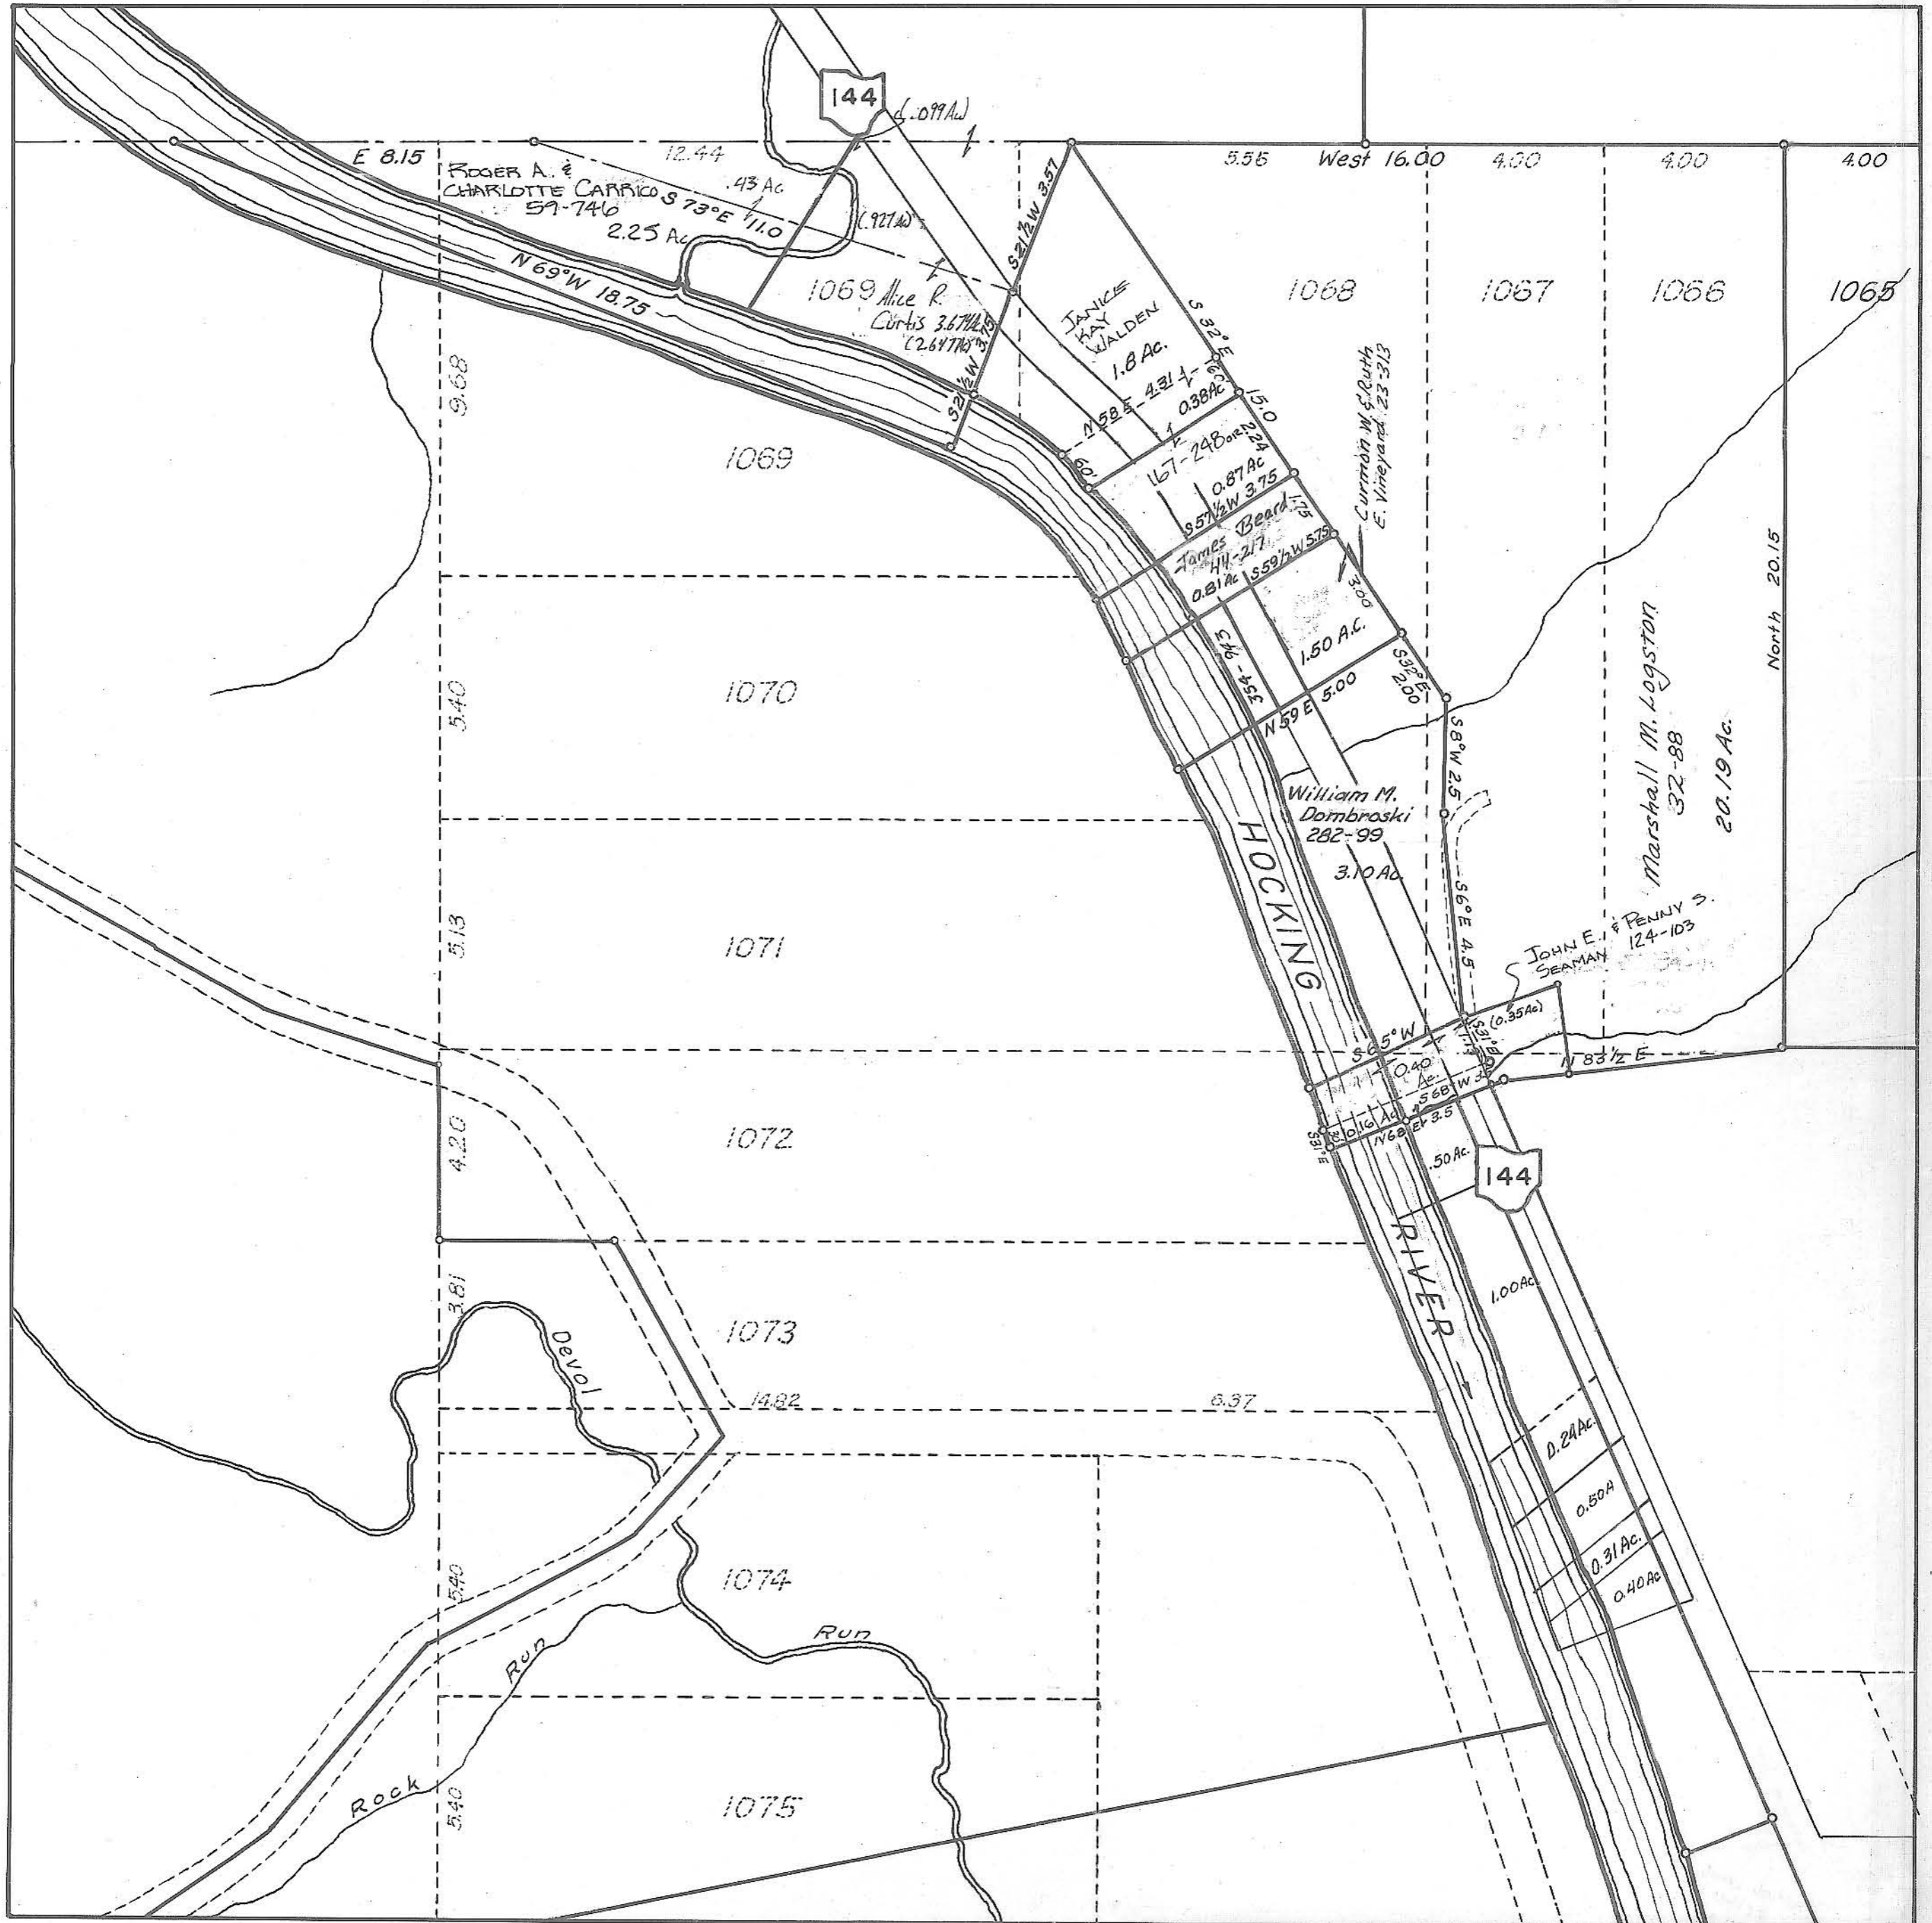

ATHENS COUNTY AUDITOR TAX PLAT

Scale 1" = 200'

HOCKINGPORT N.W.

Sec. 7 Troy Twp.

T5N-RIIW

Revised to